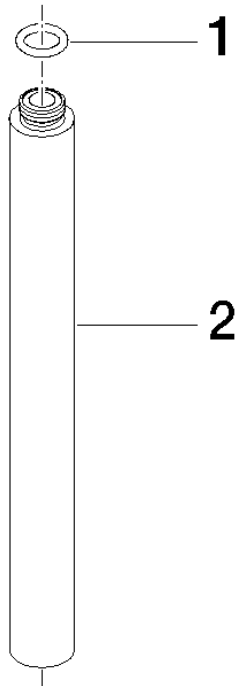

12 120 970

Fits: IMO, LULU, MADISON, MEM, TARA,
CL.1, LISSÉ, VAIA, META, CYO

Extension for shower with fixed riser 200 mm - Brushed Light Gold

IMO

12 120 970

12 120 970

mm [inches]

12 120 970

Spare parts list

No.	Item Number	Name	Quantity used	Delivery time
1	90 14 10 011 00 90	seal	1	2
2	09 24 04 180-27	extension	1	60