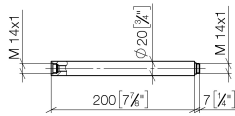

12 120 970

Fits: IMO, LULU, MADISON, MEM, TARA,
CL.1, LISSÉ, VAIA, META, CYO

Extension for shower with fixed riser 200 mm - Brushed Light Gold

IMO

12 120 970

12 120 970

mm [inches]

12 120 970

Spare parts list

No.	Item Number	Name	Quantity used	Delivery time
1	90 14 10 011 00 90	seal	1	2
2	09 24 04 180-27	extension	1	60